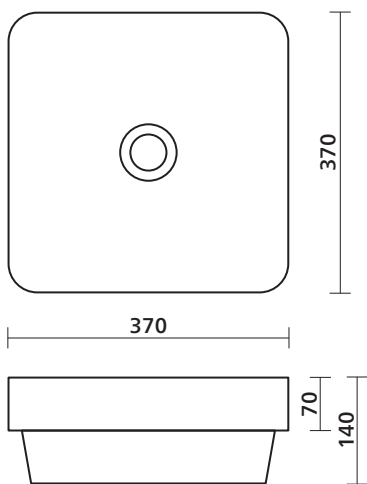

Obello 375

Collection: Elevate

Inset above counter basin, square

Order code

192959 Obello 375 ceramic basin

Product details

TAPHOLE	No taphole.
WASTE	Suits standard 32 mm non-overflow waste (not supplied).
OVERFLOW	No overflow.
MATERIAL	Vitreous china.
COLOUR	White, Gloss finish.
FIXING	Always use the actual basin to verify cutout. Use silicone sealant. Do not use epoxy type adhesives.

basin wastes

SEIMA

kitchen + laundry + bathroom ware

seima.com.au

Please note

- All measurements are in millimetres.
- Dimensions are nominal and subject to normal ceramic manufacturing variations of ± 5 mm.
- Wastes, taps and bottle traps shown in images are not included unless specified.
- Fixing: Use silicone sealant. Do not use epoxy type adhesives.
- Always use the actual basin to verify cutout.
- Specifications may vary without notice as part of our continuous improvement practices.
- Clean with a damp cloth. Do not use abrasive cleaners, liquids or pastes.