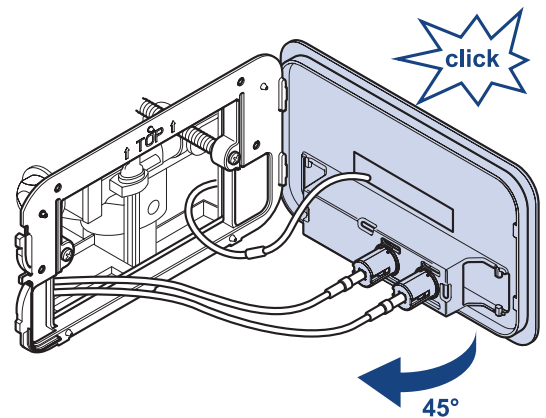

VICONNECT L200 LED GLASS FLUSHPLATE

Product Image	Technical Specification
---------------	-------------------------

GLOSSY BLACK GLASS

*CHECK WITH LOCAL AUTHORITIES FOR SPECIFIC ELECTRICAL COMPLIANCE

Description	
ViConnect L200 LED Glass Flushplate	
921843RB	Glossy Black Glass

Additional Information
<ul style="list-style-type: none"> Qwik Clic Cable Technology Suit ViConnect In Wall and Low Level Cisterns 5 Year Warranty *Conditions Apply 230V, 50Hz connection LED Light intergrater 1.7M 12V insulated connection cable