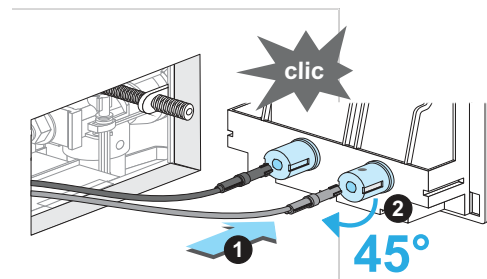

VICONNECT M200 GLASS FLUSHPLATE

Product Image	Technical Specification
---------------	-------------------------

GLOSSY BLACK GLASS

GLOSSY WHITE GLASS

Description	Additional Information
-------------	------------------------

ViConnect M200 Glass Flushplate

- 922400RB** Glossy Black Glass
- 922400RE** Glossy White Glass

Additional Information

- Qwik Clic Cable Technology
- Suit ViConnect In Wall Cisterns
- 5 Year Warranty *Conditions Apply