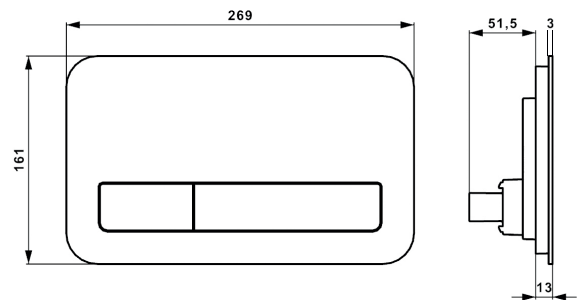

VICONNECT M200 GLASS FLUSHPLATE

Product Image	Technical Specification
---------------	-------------------------

GLOSSY BLACK GLASS

GLOSSY WHITE GLASS

Description	Additional Information
-------------	------------------------

ViConnect M200 Glass Flushplate

- 922400RB** Glossy Black Glass
- 922400RE** Glossy White Glass

Additional Information

- Qwik Clic Cable Technology
- Suit ViConnect In Wall Cisterns
- 5 Year Warranty *Conditions Apply