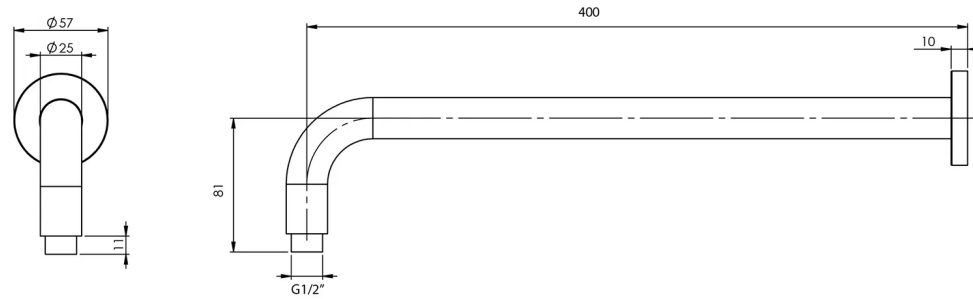

VIVID

VIVID SHOWER ARM 400MM ROUND

SPECIFICATIONS

AVAILABLE IN

V6000-00
Chrome

V6000-40
Brushed Nickel

V6000-30
Gun Metal

V6000-31
Brushed Carbon

Please visit <https://www.phoenixtapware.com.au/warranty> to view the full warranty

While we aim to ensure the specifications shown are correct at time of printing, Phoenix Tapware reserves the right to make modifications without prior notice. Always use the physical product measurements for mark-ups and roughing-in as the line drawing shown may differ from the actual product over time. All measurements are shown in millimetres. Colours may vary from image shown.