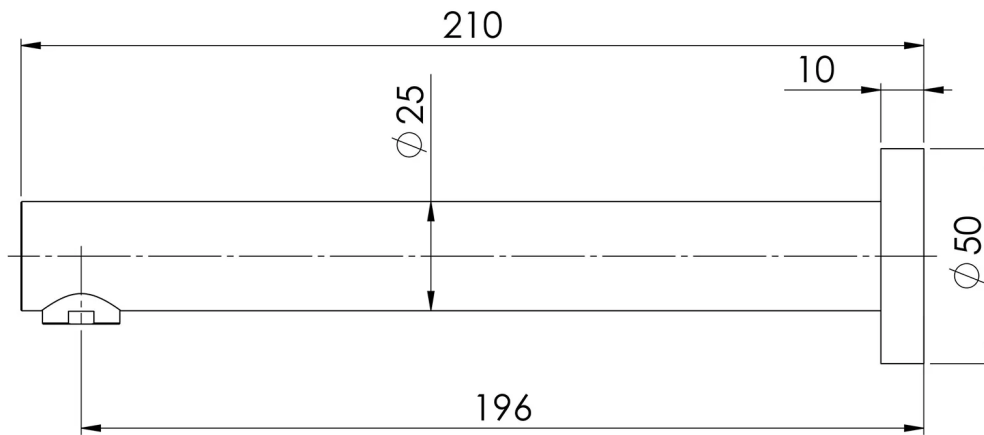

VIVID

VIVID WALL BATH OUTLET 200MM

SPECIFICATIONS

AVAILABLE IN

V776 CHR
Chrome

V776 BN
Brushed Nickel

V776 GM
Gun Metal

V776-31
Brushed Carbon

Please visit <https://www.phoenixtapware.com.au/warranty> to view the full warranty

While we aim to ensure the specifications shown are correct at time of printing, Phoenix Tapware reserves the right to make modifications without prior notice. Always use the physical product measurements for mark-ups and roughing-in as the line drawing shown may differ from the actual product over time. All measurements are shown in millimetres. Colours may vary from image shown.