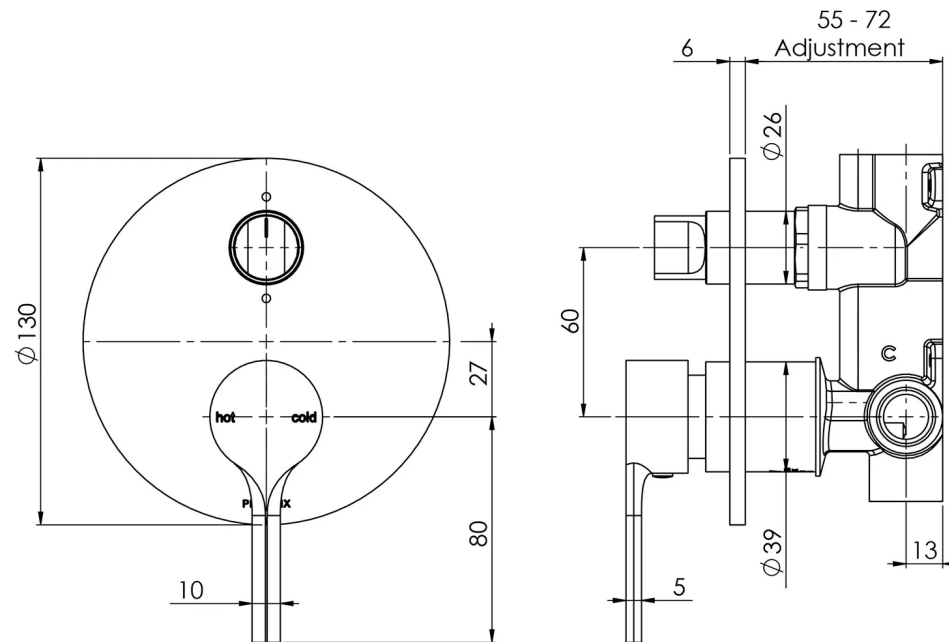

## SPECIFICATIONS

Please visit <https://www.phoenixtapware.com.au/warranty> to view the full warranty

While we aim to ensure the specifications shown are correct at time of printing, Phoenix Tapware reserves the right to make modifications without prior notice. Always use the physical product measurements for mark-ups and roughing-in as the line drawing shown may differ from the actual product over time. All measurements are shown in millimetres. Colours may vary from image shown.